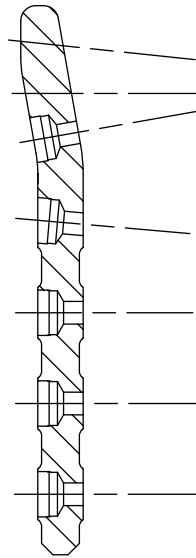

orthomed

SOP TPLO Plate

0mm      ALWAYS CONFIRM SCALE      100mm

orthomed

SOP TPLO 3.5mm BROAD

801035002

0mm

ALWAYS CONFIRM SCALE

100mm