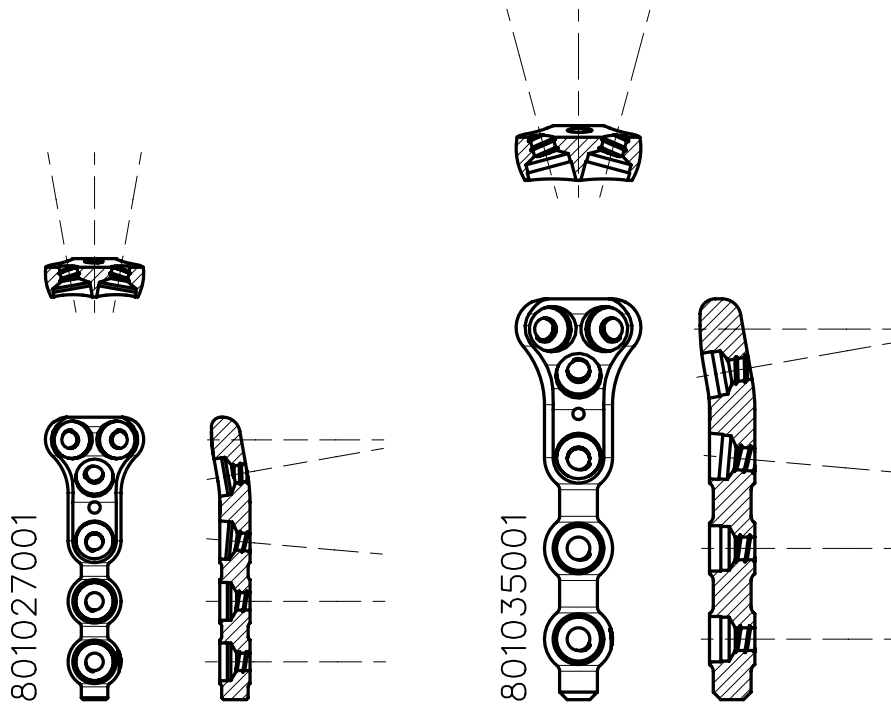

orthomed

SOP TPLO Plate

0mm      ALWAYS CONFIRM SCALE      100mm

orthomed

SOP TPLO 3.5mm BROAD

801035002

0mm

ALWAYS CONFIRM SCALE

100mm